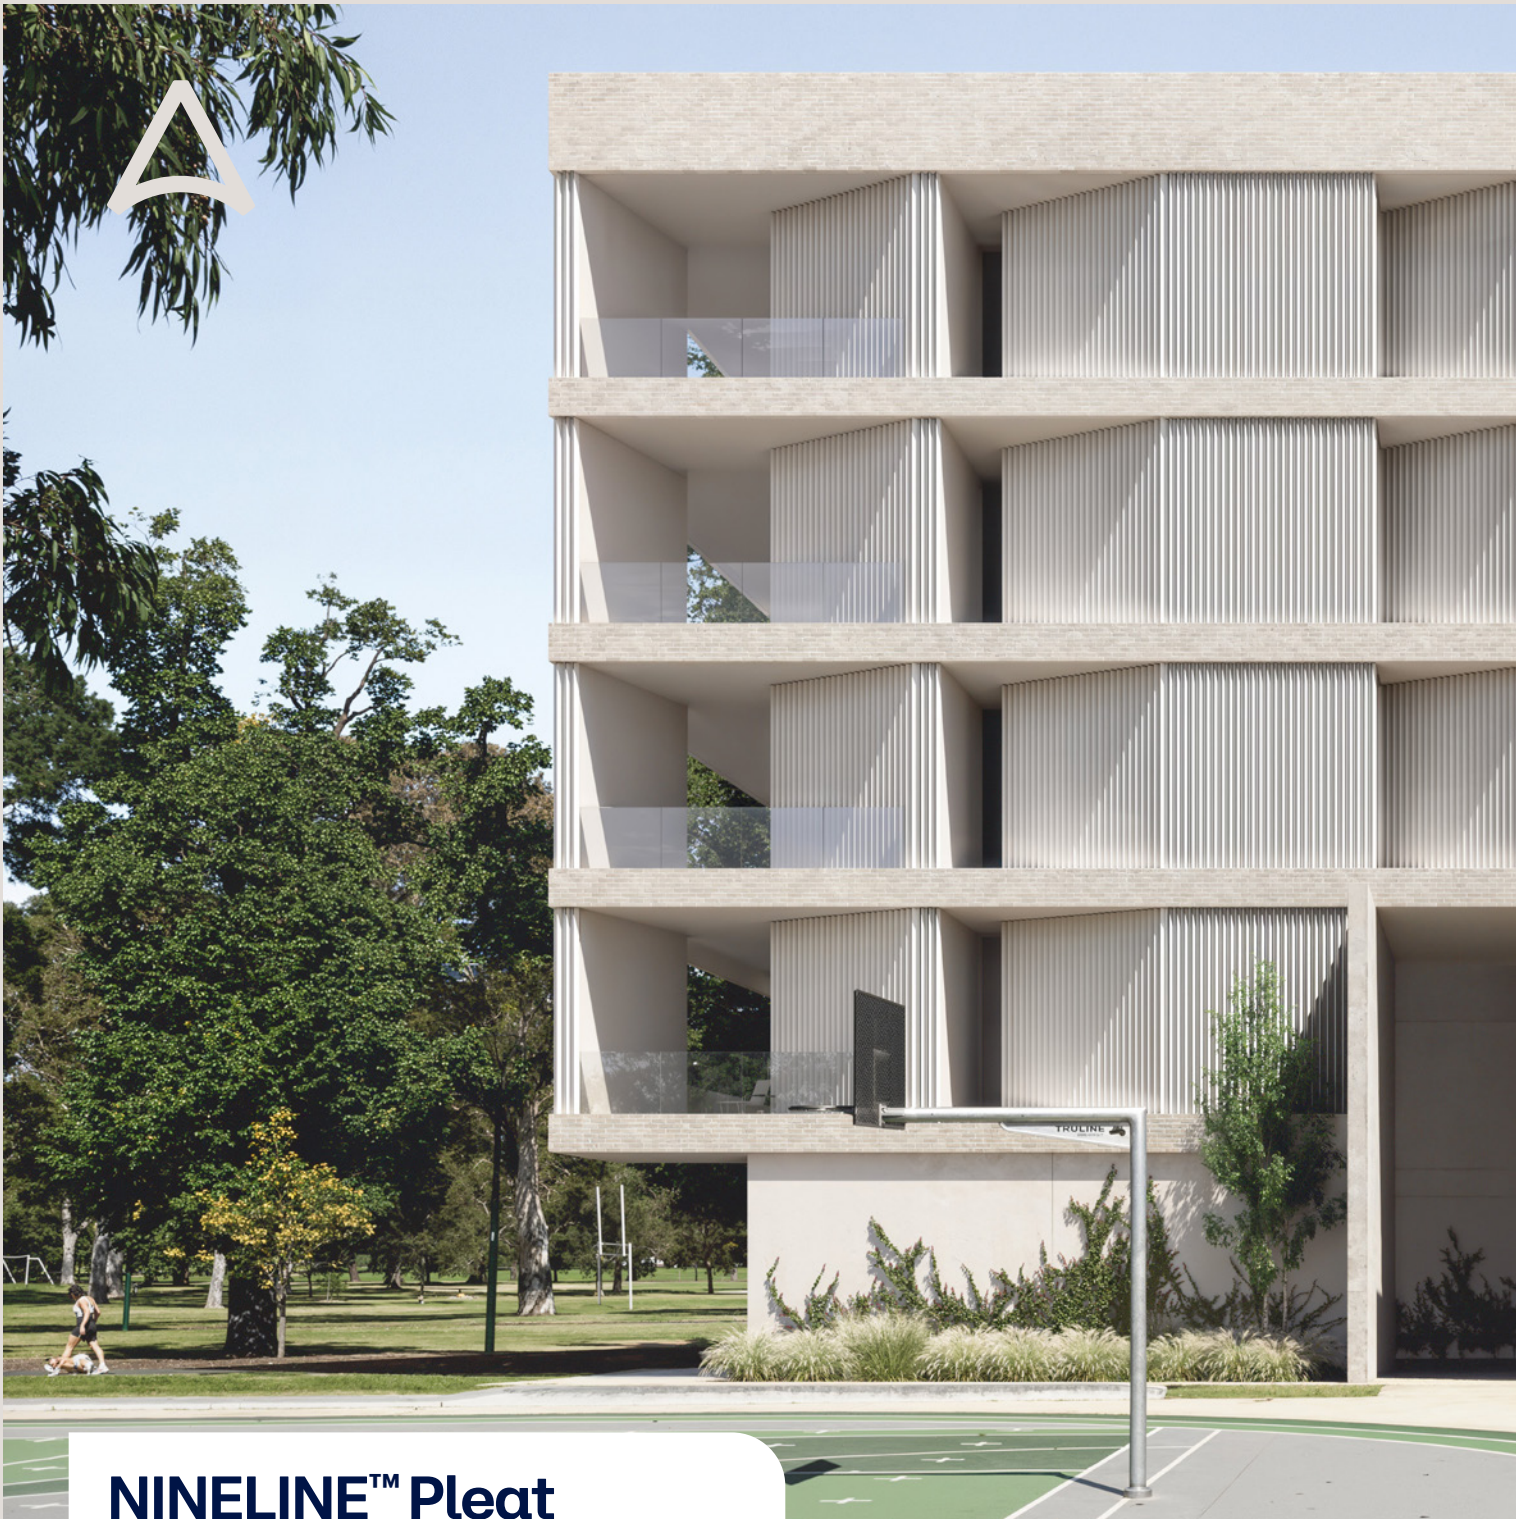

ARCHITECTURAL  
SOLUTIONS

**NINELINE**

Architectural  
Wall Cladding

**NINELINE™ Pleat**

 **STRATCO**

## **NINELINE™ Pleat**

**Be captivated by the interplay of light and shadow with this triangular interpretation of the classic corrugated profile.**

Expand your access to different profile shapes with Stratco. This striking profile features a 90mm rib height that looks great up close and en masse. The cover design gives you a relatively low surface contact compared to existing metal cladding products, resulting in less heat transfer.

#### Features at a glance:

- Rib Height: 90mm
- Coverage: 590mm
- BMT: 0.55mm
- Fixing Method: Pierced Fix
- Maximum Length: 6.0m
- Minimum Length: 0.3m
- Available in Colorbond® Standard, Matt Finish, ULTRA, Metallic and Stratco Bronze.