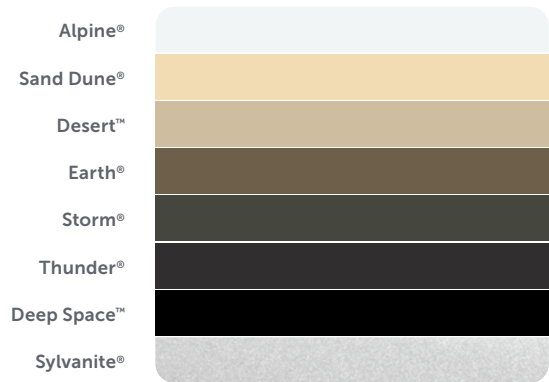

Outback® Framing

NOTE: Sylvanite has a slight price premium due to it having a metallic paint finish.

South Australia

How To.

Minor variations in colour can occur and are characteristic of the raw material received by Stratco prior to steel rolling. Colour fading may occur over time. Colours shown on this chart may vary due to the printing process. Accurate colour samples are available in-store. Please see our website for store location details. All brands and logos/images accompanied by ® or ™ are trade marks of Stratco (Australia) Pty Limited. © Copyright February 2024. Bolded colour names are used by Stratco (Australia) Pty Limited to describe the colours with which it markets its products. 'R' equivalent colour names listed are trade marks of BlueScope Steel Limited and used only for comparison. The use of colour names in any Stratco document indicates no more than the colour of the product supplied or a colour equivalency.