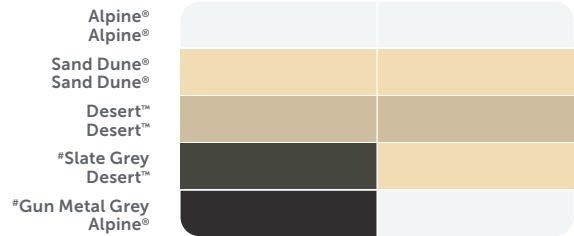

Outback® Deck & CGI

DOUBLE SIDED*

*Not available for curved roof sheeting. *Outback® Deck only.