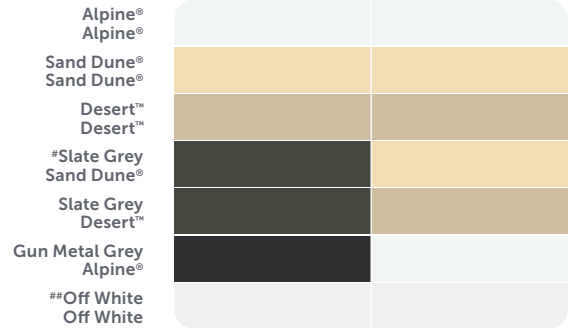

Outback® Deck & CGI

DOUBLE SIDED

*CGI only. **Outback® Deck only.