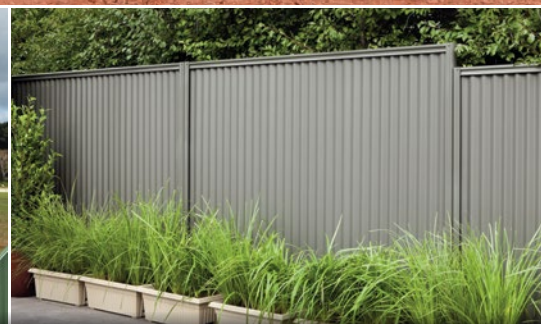

SECURE & STYLISH FENCING,
WE'LL BRING THE
How To.

STRATCO
NEIGHBOURHOOD
FENCING
GOOD NEIGHBOUR • TRADITIONAL • HERITAGE

GOOD NEIGHBOUR®

QUALITY | STYLE | PRIVACY

GOOD NEIGHBOUR® FENCING

STYLE AND STRENGTH

Stratco Good Neighbour® fencing is both strong and attractive. Its design allows clean and uncluttered lines to be enjoyed by neighbours on both sides of the fence. Good Neighbour's strength and style is achieved by using fence sheets that fit simply into profiled steel tracks and posts.

The wide range of heights, profiles and accessories available mean that many different looks can be achieved to suit your personal style. Good Neighbour fence sheet profiles include Superdek®, CGI Corrugated, Smartspan®, CGI Mini and Wavelok®. Wavelok is the flagship of fencing profiles and has been specifically designed by Stratco for fencing applications. It features an identical appearance on both sides.

Good Neighbour fencing is designed to Australian standards and is available in 1200mm, 1500mm and 1800mm heights, while custom panels can be ordered to suit individual applications. The panel width varies according to the fence sheet infill that you select. Superdek and Wavelok panels are 2350mm wide, Smartspan is 2170mm wide and Corrugated and CGI Mini are 2390mm wide.

DESIGN FLEXIBILITY

The modular nature of Good Neighbour fencing means that it can be used on flat sites or modified to suit sloped and undulating land. A special order for longer top and bottom tracks can allow for unusual designs. If the sheets are cut on-site, panels can be constructed to follow the contour of the land. Accordingly, Stratco Good Neighbour fencing is perfect for side, rear and front fence applications and can also be used for garden screens or hiding compost areas.